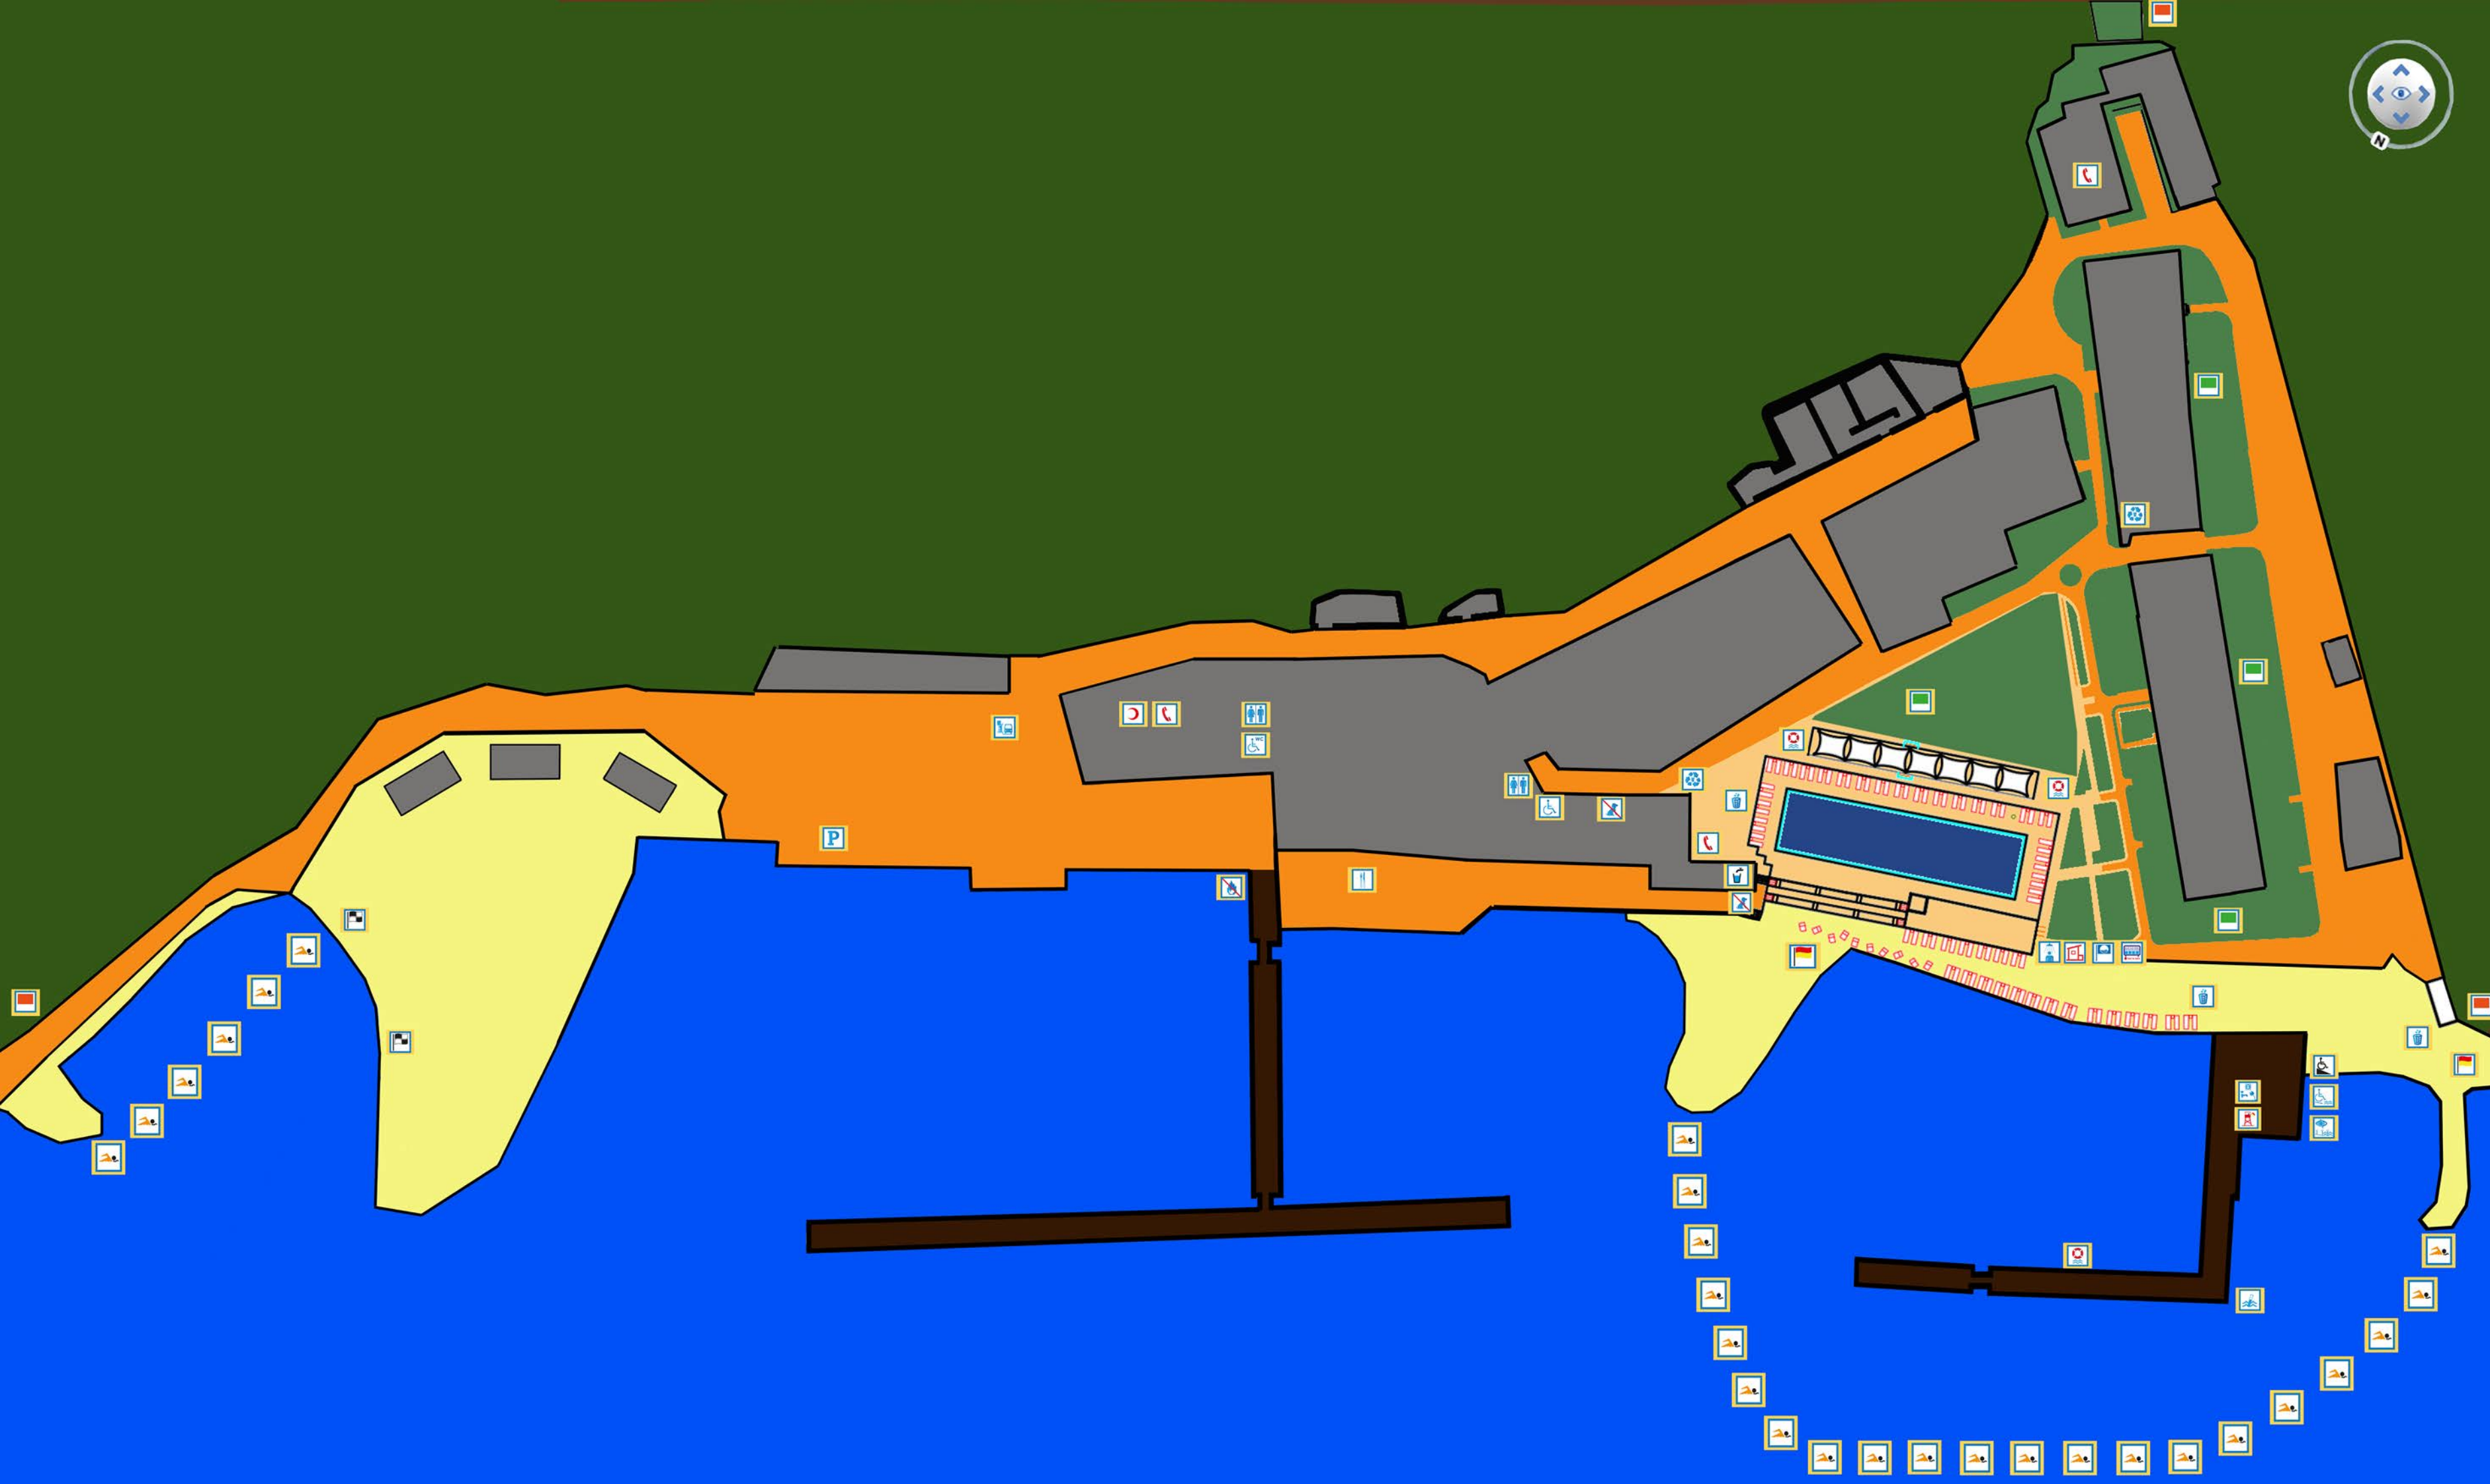

COOK'S CLUB ADAKOY

	BLUE FLAG MAVI BAYRAK
	BLUE FLAG PANEL MAVI BAYRAK PANOSU
	INFO MAVI BAYRAK DANIŞMA NOKTASI
	PHONE TELEFON
	RED CROSS ILKYARDIM
	LIFE BUOY CANKURTARAN SIMIDI
	LIFEGUARD TOWER CANKURTARAN KULESİ
	SWIMMING BORDER YÜZME SINIRI
	BEACH BORDER PLAJ SINIRI
	WATER SPORTS BORDER SU SPORLARI SINIRI
	SAMPLING WATER NUMUNE NOKTASI
	DRINKING WATER İÇME SUYU
	ACCESS FACILITIES FOR DISABLED PEOPLE ENGELLİLER İÇİN OLANAKLAR
	TOILETS TUVALET
	HANDICAPPED TOILET ENGELLİ TUVALETİ
	SHOWER DUŞ
	FIRE ATEŞ YAKILAMAZ
	CABINS SOYUNMA KABINI
	ELECTRICITY AND WATER ELEKTRİK VE SU
	HANDICAPPED RAMP ENGELLİ RAMPASI
	DISABLED WATER ACCESS ENGELLİLER İÇİN SUYA ERİŞİM RAMPASI
	SIGHT ACCESS GÖRME ENGELLİLER İÇİN SUYA ERİŞİM OLANAĞI
	PARKING LOT PARK ALANI
	RESTAURANT RESTORAN
	BUS STOP TOPLU TAŞIMA
	TRASH BIN ÇÖP KUTUSU
	RECYCLING BIN GERİ DÖNÜŞÜM KUTUSU
	GREEN AREAS YEŞİL ALAN
	TOURISM ESTABLISHMENT AREA TURİZM TESİS ALANI
	NO DOG KÖPEK GİREMEZ